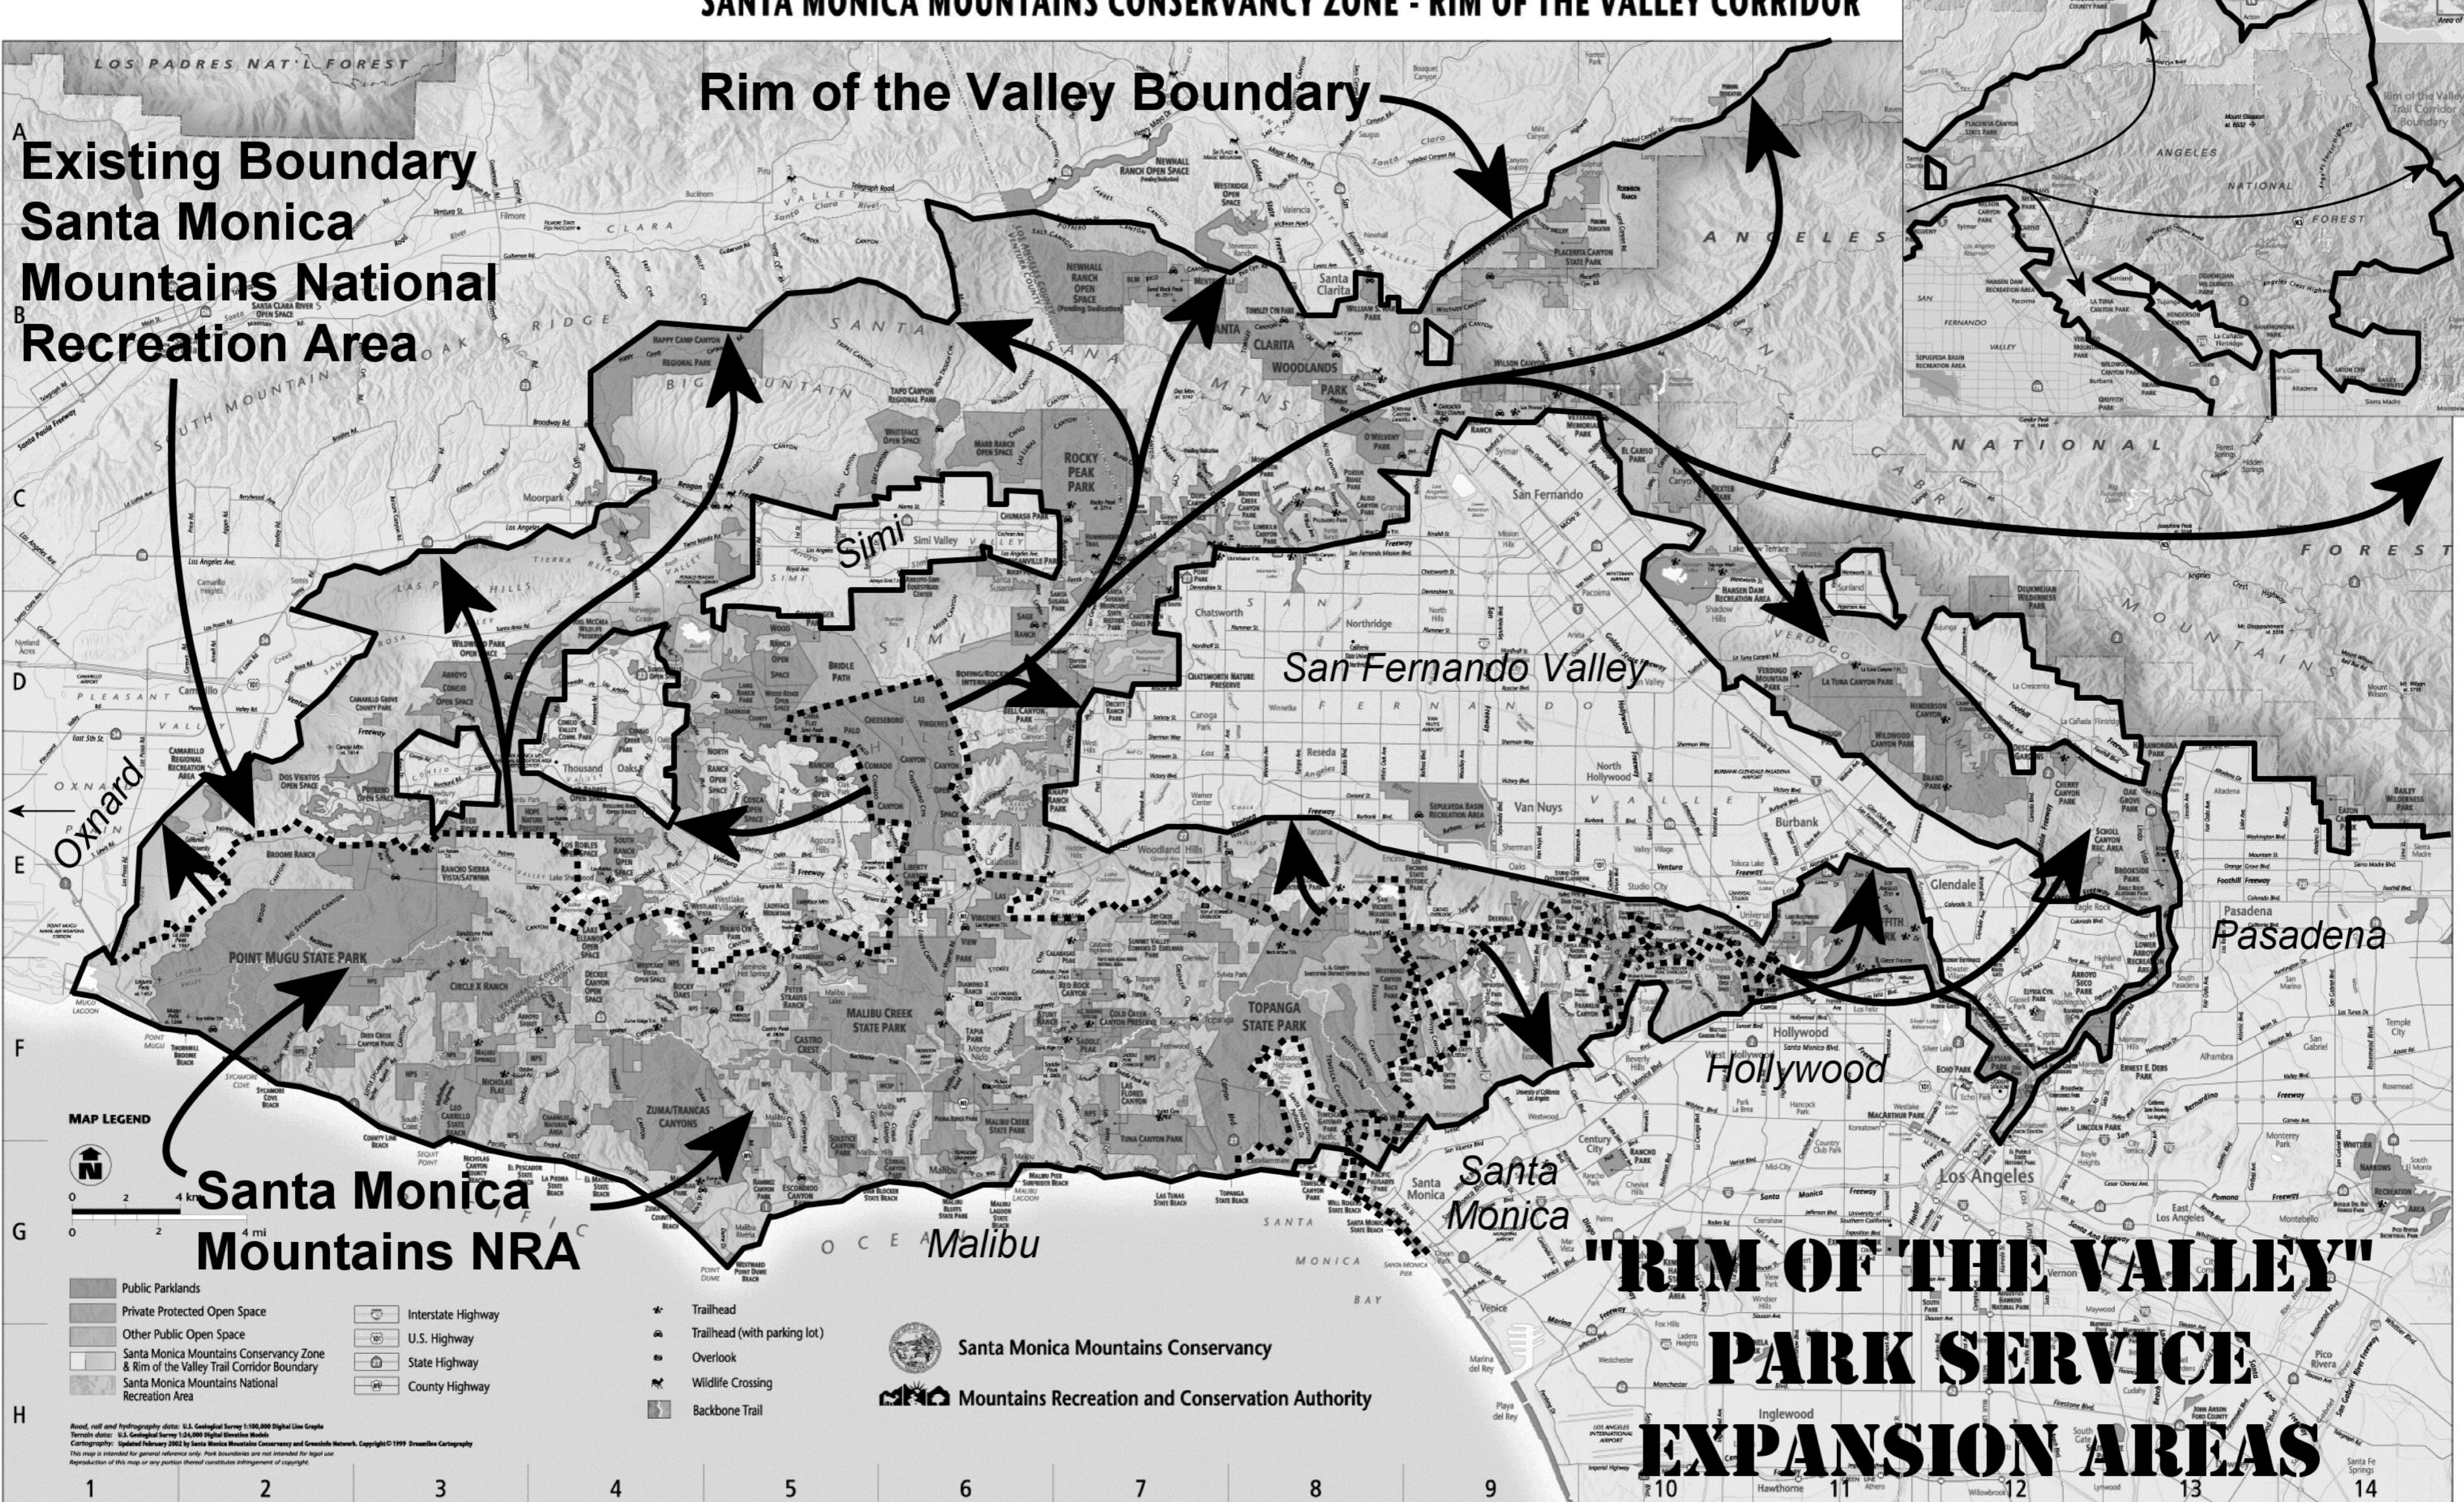

SANTA MONICA MOUNTAINS CONSERVANCY ZONE - RIM OF THE VALLEY CORRIDOR

Rim of the Valley Boundary

A Existing Boundary
B Santa Monica Mountains National Recreation Area

MAP LEGEND

- Public Parklands
- Private Protected Open Space
- Other Public Open Space
- Santa Monica Mountains Conservancy Zone & Rim of the Valley Trail Corridor Boundary
- Santa Monica Mountains National Recreation Area
- Interstate Highway
- U.S. Highway
- State Highway
- County Highway
- Trailhead
- Trailhead (with parking lot)
- Overlook
- Wildlife Crossing
- Backbone Trail

"RIM OF THE VALLEY"
PARK SERVICE
EXPANSION AREAS