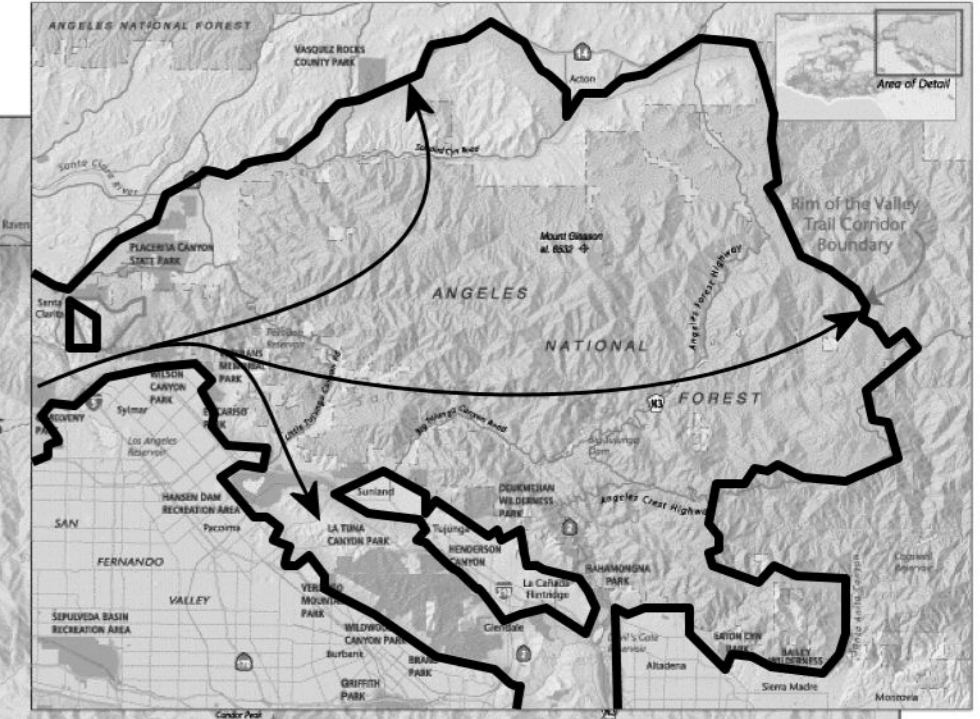

SANTA MONICA MOUNTAINS CONSERVANCY ZONE - RIM OF THE VALLEY CORRIDOR

Rim of the Valley Boundary

A Existing Boundary
B Santa Monica Mountains National Recreation Area

MAP LEGEND

- Public Parklands
- Private Protected Open Space
- Other Public Open Space
- Santa Monica Mountains Conservancy Zone & Rim of the Valley Trail Corridor Boundary
- Santa Monica Mountains National Recreation Area
- Interstate Highway
- U.S. Highway
- State Highway
- County Highway
- Trailhead
- Trailhead (with parking lot)
- Overlook
- Wildlife Crossing
- Backbone Trail

"RIM OF THE VALLEY"
PARK SERVICE
EXPANSION AREAS