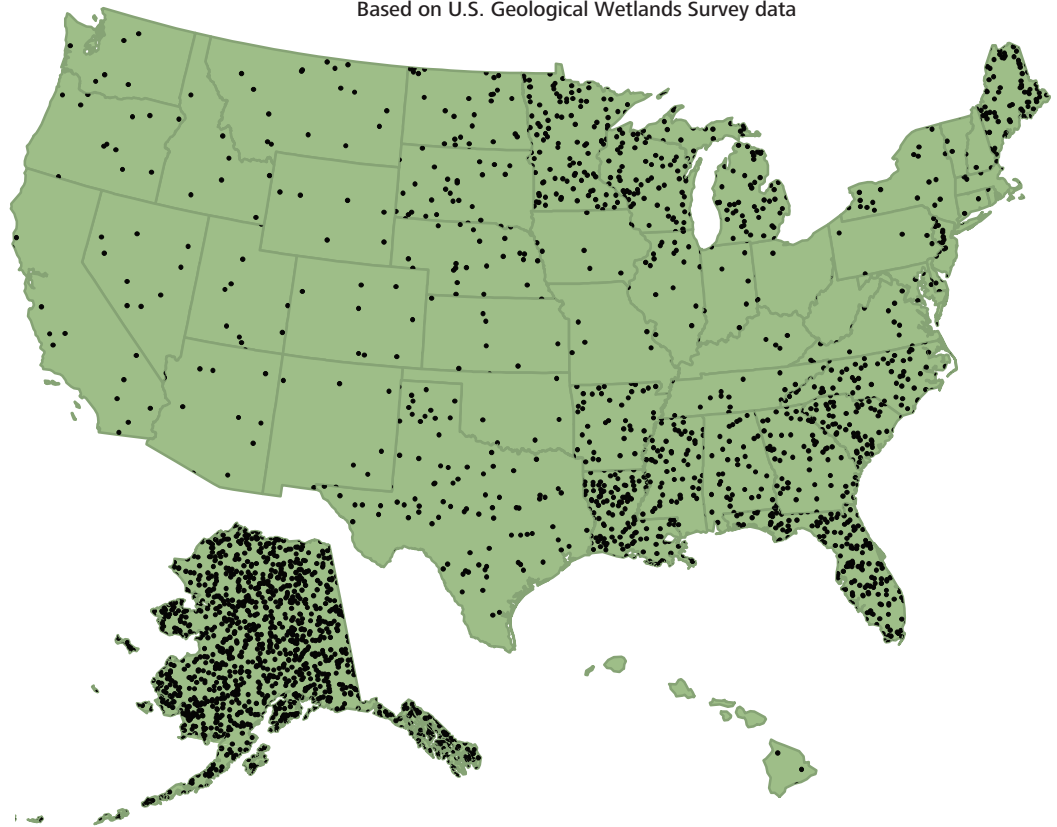

Legend

Wetland
Percentage

General Area affected by existing *Clean Water Act* authority

Based on U.S. Geological Wetlands Survey data

General Area affected by proposed *Clean Water Restoration Act* authority